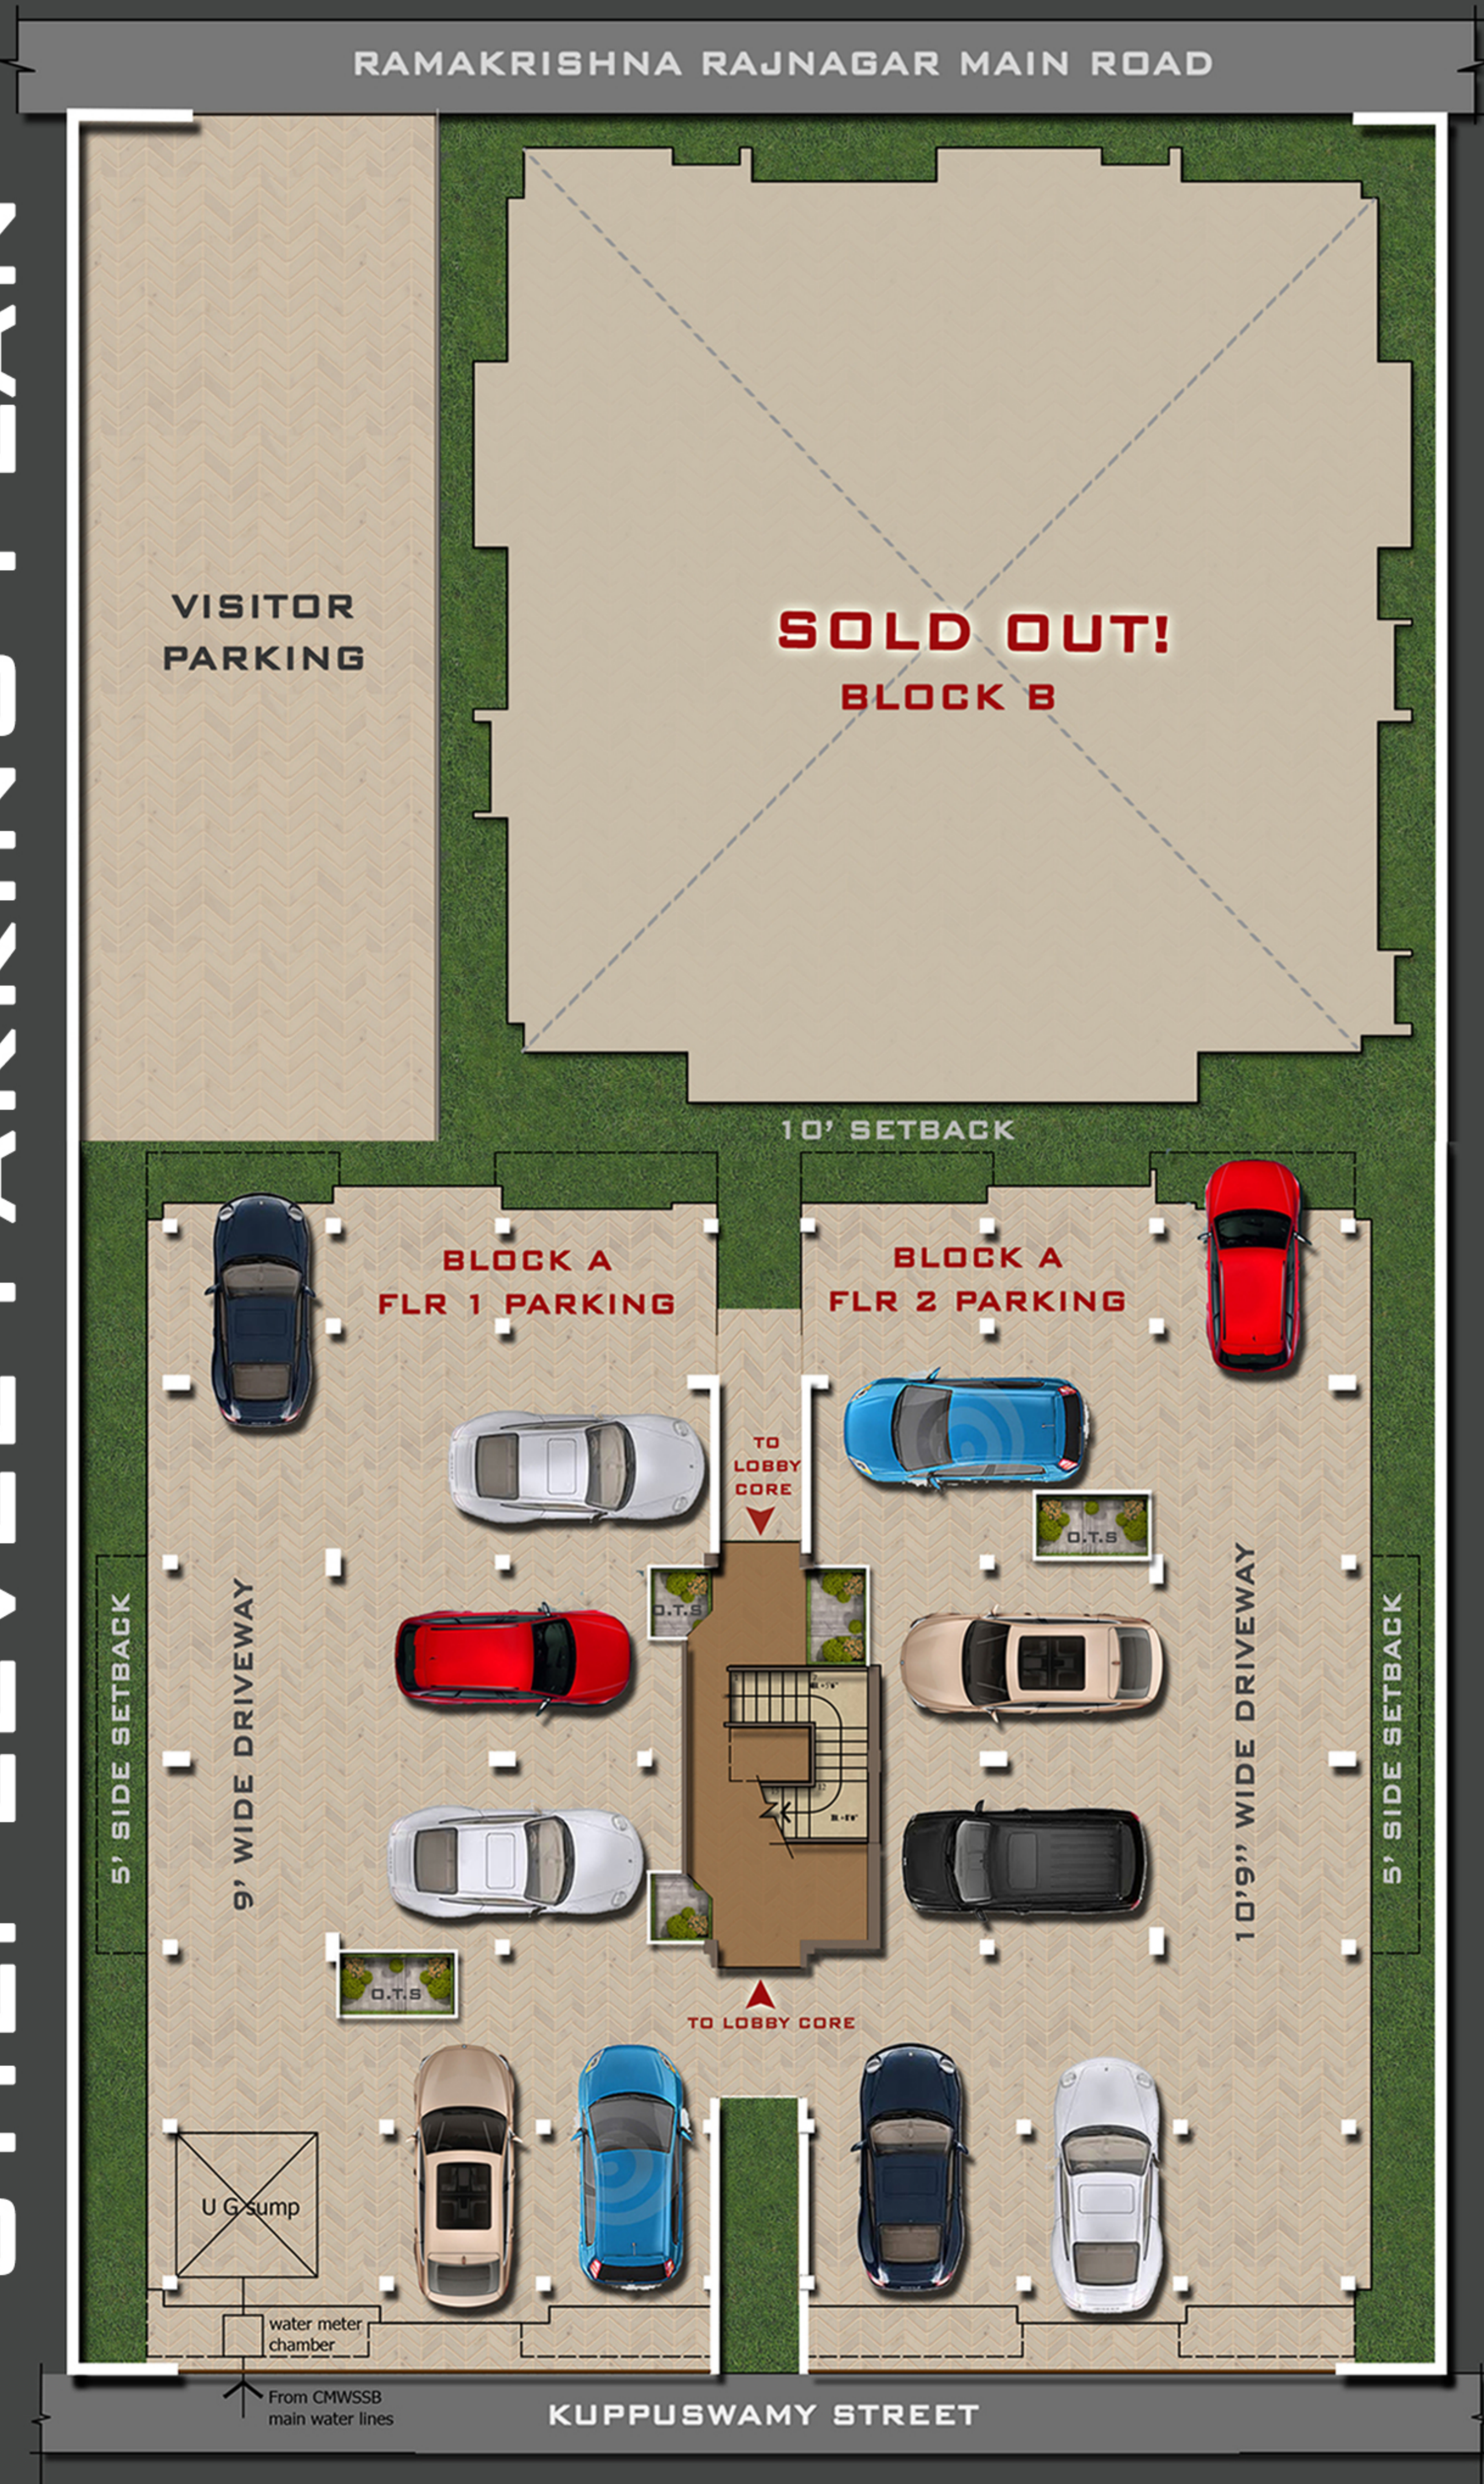

JUNAID
CONSTRUCTIONS
REJUVENATING LIVES

STILT LEVEL PARKING PLAN

SALEABLE AREA - 973 SQ.FT

SALEABLE AREA - 1005 SQ.FT

A201

A102 / A202

A203

SALEABLE AREA - 948 SQ.FT

SALEABLE AREA - 963 SQ.FT

A205

SALEABLE AREA - 998 SQ.FT

SALEABLE AREA - 977 SQ.FT

A106 / A206

A104 / A204

*Safe homes at close proximity to many important destinations
Just 3 kms from Vijanagar bus stop*

DIRECTION MAP